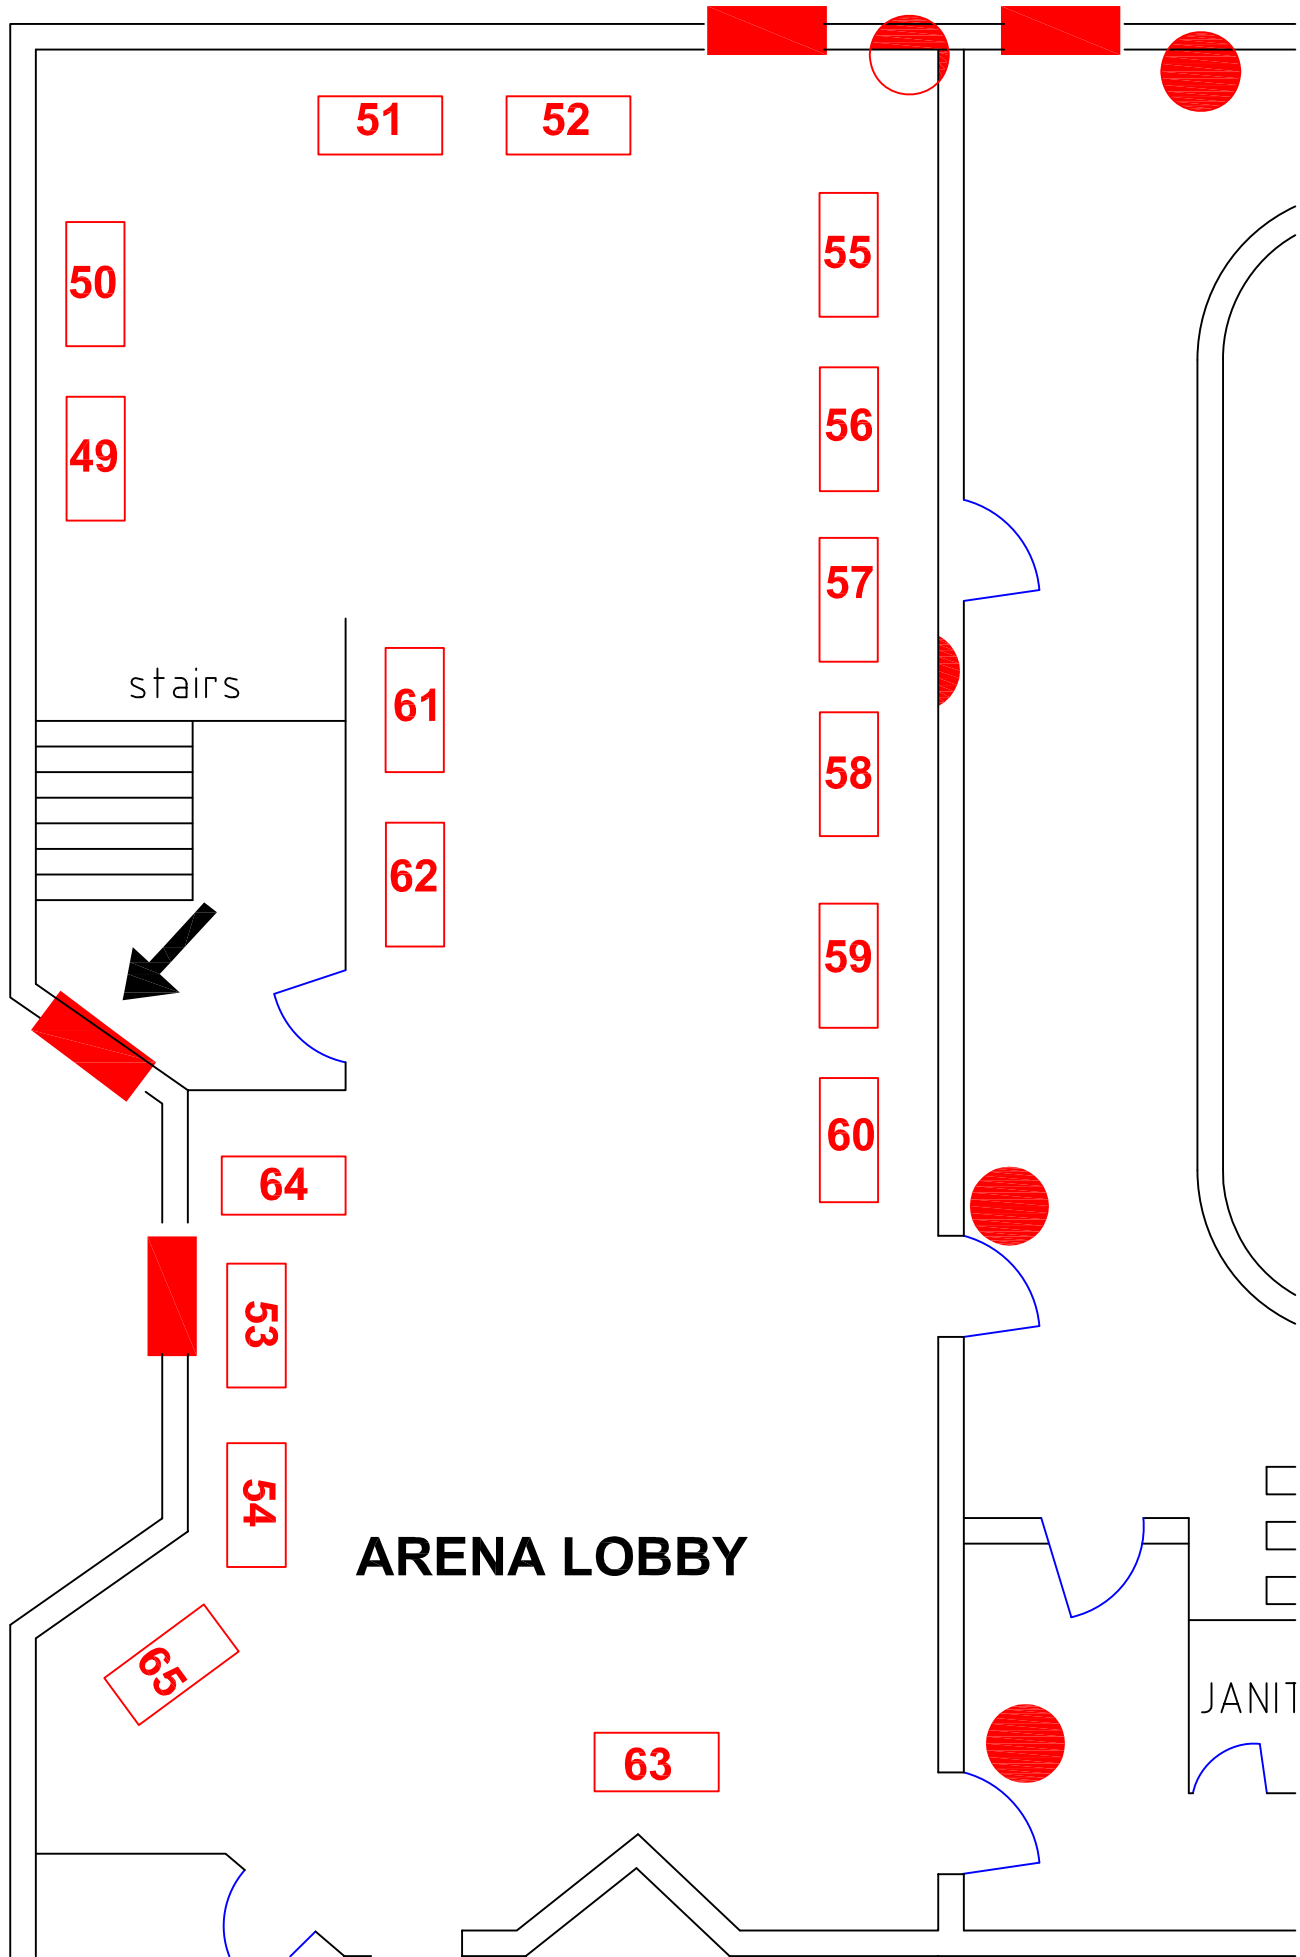

**EMERGENCY
EXIT**

ARENA LOBBY

JANIT